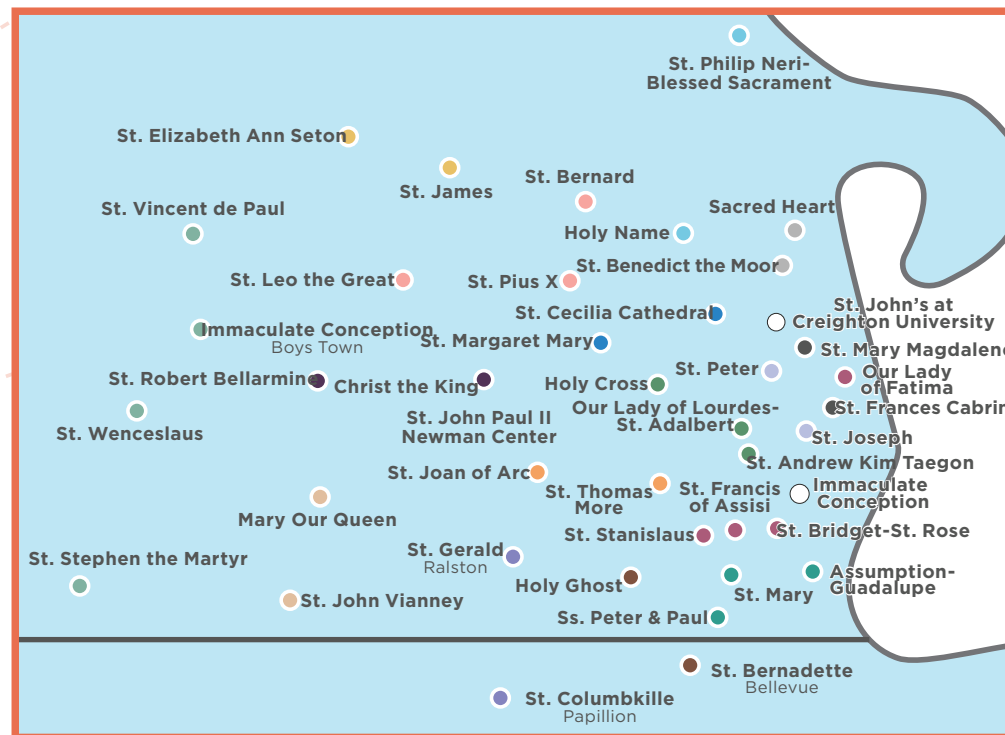

Families of Parishes

URBAN MAP