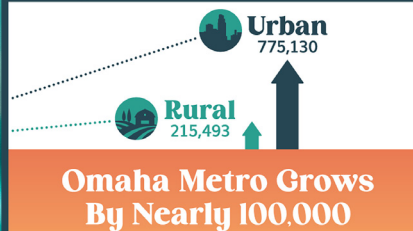

Major Population Shift